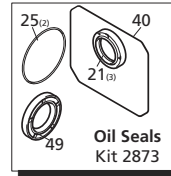

Repair Kits

Pos	Code	Description	Qty	Pos	Code	Description	Qty	Legend	
	4020200	Valve Cap	(40 ft/lbs) 6	33	1941640	Screw M 6x60	(5 ft/lbs) 3	For ○	For ●
	961440	Valve Cap 1/4" Threaded Brass	(40 ft/lbs) 1	34	1340600	Washer	3	RG1525HN	RG2125HN
	1381340	Valve Cap 1/4" Threaded NP	(40 ft/lbs) 1	35	1941020	Piston ø 18	3		
2	960160	O-Ring ø 17.86x2.62	6	36	1383190	Plate	3		
3	1389051	Complete Valve	6	37	1940960	Piston	3		
4	880830	O-Ring ø 15.54x2.62	6	38	2980010	Connecting-Rod	3		
5	1380690	Plug 1/4" G Nickel	1	39	1940060	Pin	3		
6	820510	O-Ring ø 10.82x1.78	1	40	1940410	O-Ring ø 132x3	1		
7	2980100	Screw M10x70	(39 ft/lbs) 8	41	4020030	Cover	1		
8	650530	Washer	8	42	740290	O-Ring ø 14x1.78	1		
9	180101	O-Ring ø 17.5x2	1	43	1980740	Plug 3/8" G Ottone	(18 ft/lbs) 1		
10	960870	Plug 1/2" G Nickel	(29 ft/lbs) 1	44	1200430	Screw M 6x16	(7 ft/lbs) 6		
11	740290	O-Ring ø 14x1.78	1	45	2980160	Shaft	○ 1		
12	1981180	Plug 3/8" G Nickel	(18 ft/lbs) 1		2980250	Shaft	● 1		
13	4020190	Head	1	46	3200230	Key	1		
14	960110	Ring ø 18	3	47	1941370	Bearing	1		
15	1382740	Water Seal ø 18	3	48	4020040	Cover	(18 ft/lbs) 1		
16	2340310	Ring ø 18	3	49	820680	Ring	(7 ft/lbs) 1		
17	2980070	Piston Guide ø 18	3	50	4029200	Head Assembly	1		
18	1942690	Water Seal	3		4029201	Head Assembly Nickel	1		
19	1942480	Piston Guide ø 18	3	51	4029000	Cover	1		
20	820490	O-Ring ø 34.65x1.78	3	52	4029001	Cover	1		
21	1940560	Ring	3	53	1940370	Base	2		
22	4020010	Pump Body	1	54	200231	Washer	4		
23	1980710	Plug	1	55	1940380	Screw 10x18	(36 ft/lbs) 4		
24	1140420	Bearing	1	56	2748	Rail Kit	1		
25	1941380	O-Ring ø 66.34x2.62	2		AR64516	Oil	2		
26	4020080	Ring	1			OIL CAPACITY - 32 OZ			
27	4020070	Plate	1						
28	4020160	Level Gauge	1						
29	3680250	O-Ring ø 45.69x2.62	1						
	4020100	Shim 0.05 mm	1						
	4020110	Shim 0.10 mm	1						
	4020120	Shim 0.19 mm	1						
	4020130	Shim 0.25 mm	1						
31	4020150	Cover	1						
32	850370	Screw M 8x16	(18 ft/lbs) 8						