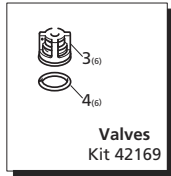

Repair Kits

Pos	Code	Description	Qty	Pos	Code	Description	Qty	Legend	
	4020200	Valve Cap	(40 ft/lbs) 6	33	1941640	Screw M 6x60	(5 ft/lbs) 3	For ○	For ●
	961440	Valve Cap 1/4" Threaded Brass	(40 ft/lbs) 1	34	1340600	Washer	3	RG1525HN	RG2125HN
	1381340	Valve Cap 1/4" Threaded NP	(40 ft/lbs) 1	35	1941020	Piston ø 18	3		
2	960160	O-Ring ø 17.86x2.62	6	36	1383190	Plate	3		
3	1389051	Complete Valve	6	37	1940960	Piston	3		
4	880830	O-Ring ø 15.54x2.62	6	38	2980010	Connecting-Rod	3		
5	1380690	Plug 1/4" G Nickel	1	39	1940060	Pin	3		
6	820510	O-Ring ø 10.82x1.78	1	40	1940410	O-Ring ø 132x3	1		
7	2980100	Screw M10x70	(39 ft/lbs) 8	41	4020030	Cover	1		
8	650530	Washer	8	42	740290	O-Ring ø 14x1.78	1		
9	180101	O-Ring ø 17.5x2	1	43	1980740	Plug 3/8" G Ottone	(18 ft/lbs) 1		
10	960870	Plug 1/2" G Nickel	(29 ft/lbs) 1	44	1200430	Screw M 6x16	(7 ft/lbs) 6		
11	740290	O-Ring ø 14x1.78	1	45	2980160	Shaft	○ 1		
12	1981180	Plug 3/8" G Nickel	(18 ft/lbs) 1		2980250	Shaft	● 1		
13	4020190	Head	1	46	3200230	Key	1		
14	960110	Ring ø 18	3	47	1941370	Bearing	1		
15	1382740	Water Seal ø 18	3	48	4020040	Cover	(18 ft/lbs) 1		
16	2340310	Ring ø 18	3	49	820680	Ring	(7 ft/lbs) 1		
17	2980070	Piston Guide ø 18	3	50	4029200	Head Assembly	1		
18	1942690	Water Seal	3		4029201	Head Assembly Nickel	1		
19	1942480	Piston Guide ø 18	3	51	4029000	Cover	1		
20	820490	O-Ring ø 34.65x1.78	3	52	4029001	Cover	1		
21	1940560	Ring	3	53	1940370	Base	2		
22	4020010	Pump Body	1	54	200231	Washer	4		
23	1980710	Plug	1	55	1940380	Screw 10x18	(36 ft/lbs) 4		
24	1140420	Bearing	1	56	2748	Rail Kit	1		
25	1941380	O-Ring ø 66.34x2.62	2		AR64516	Oil	2		
26	4020080	Ring	1			OIL CAPACITY - 32 OZ			
27	4020070	Plate	1						
28	4020160	Level Gauge	1						
29	3680250	O-Ring ø 45.69x2.62	1						
	4020100	Shim 0.05 mm	1						
	4020110	Shim 0.10 mm	1						
	4020120	Shim 0.19 mm	1						
	4020130	Shim 0.25 mm	1						
31	4020150	Cover	1						
32	850370	Screw M 8x16	(18 ft/lbs) 8						